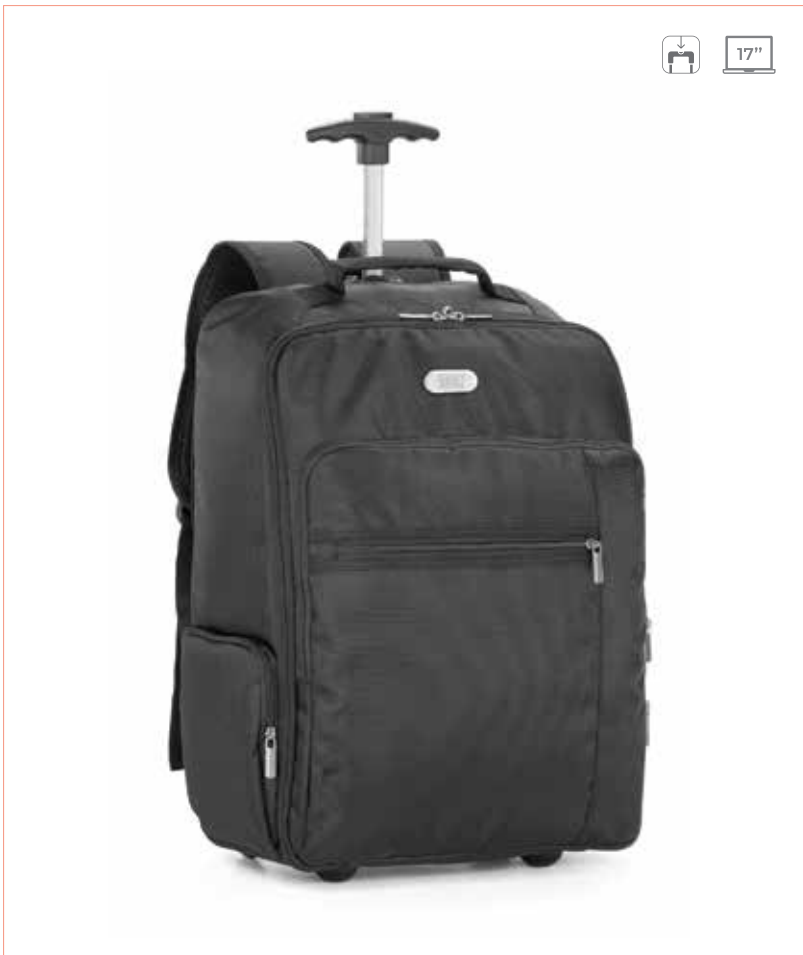

92129 • MOURA

Laptop travel trolley

Travel trolley in imitation leather and 1680D with rigid case. Lined and padded interior compartment for laptop up to 15.6". Identification tag on the back. Contains an extensible spring-loaded aluminium handle. Includes a removable magnetic metal plate for easy customisation. The trolley has a capacity up to 20 L and weighs 2.75 kg. Metal plate customisable with laser supplied separately.

± 430 x 370 x 180 mm | Plate: 50 x 20 mm
↗ LSR - 32 x 10 mm

BLACK