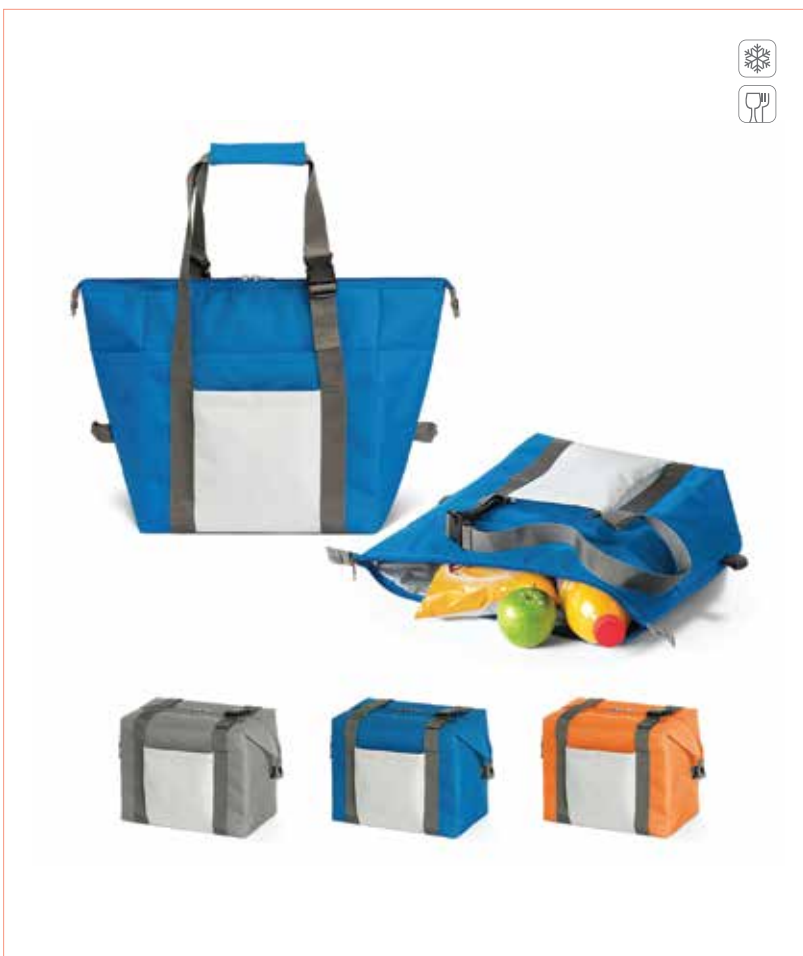

98417 • LOLLA

Cooler bag
600D cooler bag with zipper closure. The open outer compartment is lined and has a front pocket. Ideal to take to the beach. 55 cm webbing handles and capacity up to 9 L.

± 470 x 305 x 120 mm / TRS - 170 x 120 mm

- BLUE
- RED
- ORANGE

98420 • PHILADEL

Cooler bag
600D thermal bag that can be used in 2 different ways. Main compartment with double closure and PEVA lined and padded interior. Contains front zipped pocket and adjustable reinforced webbing straps. The bag has a capacity of up to 15 L.

± 480 x 330 x 180 mm | 310 x 240 x 180 mm
/ TRS - 200 x 45 mm

- BLUE
- GREY
- ORANGE