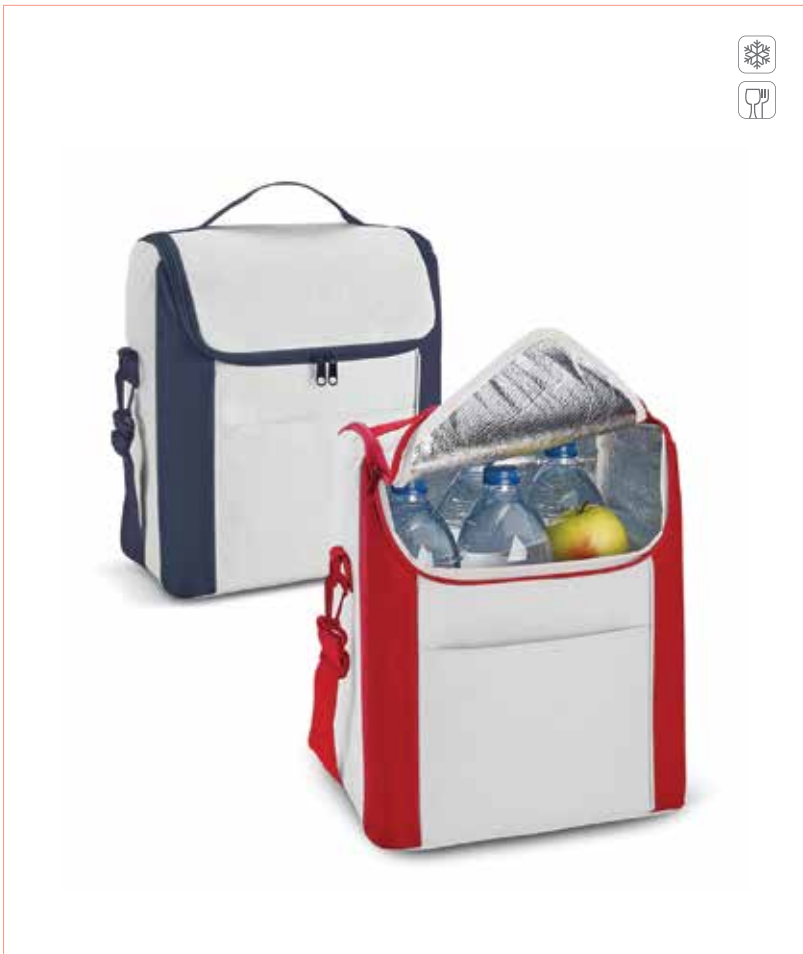

98415 • MELVILLE

Cooler bag
Cooler bag in 600D with double zipper, webbing adjustable strap and front pocket. The bag has capacity up to 12L.

± 290 x 340 x 190 mm / TRS - 80 x 200 mm

BLUE

RED