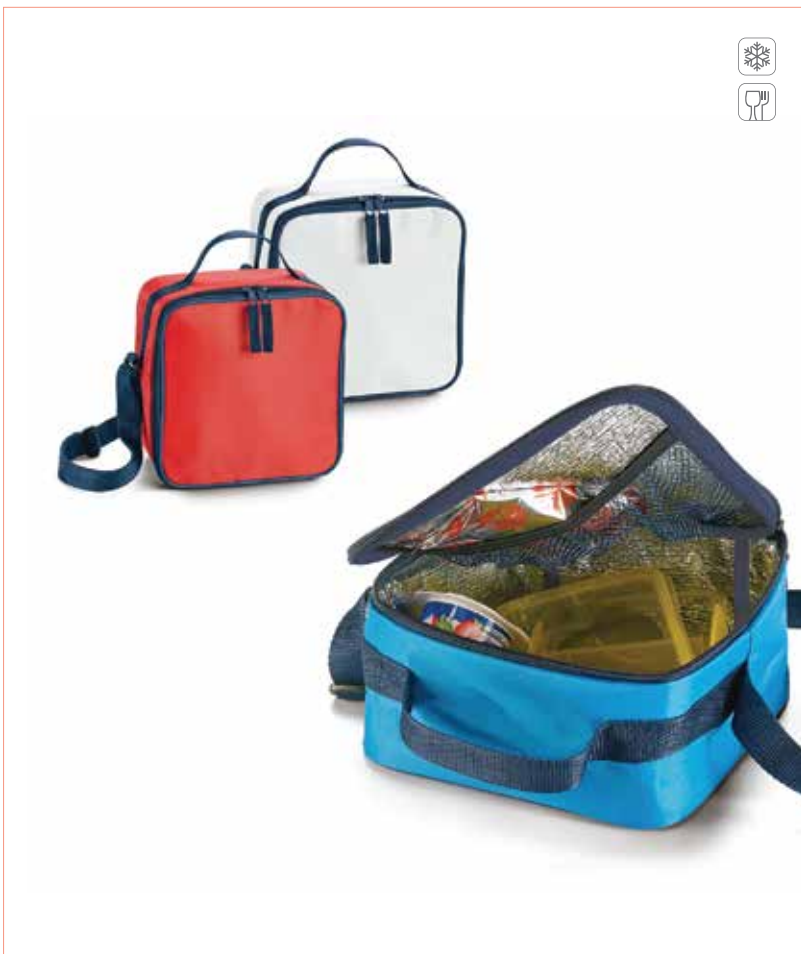

58412 • TURTLE

Cooler bag

600D thermal bag with mesh interior pocket and adjustable webbing strap. With a capacity of up to 4.5 L.

▮ 200 x 200 x 110 mm / TRS - 120 x 120 mm

RED

WHITE

LIGHT BLUE