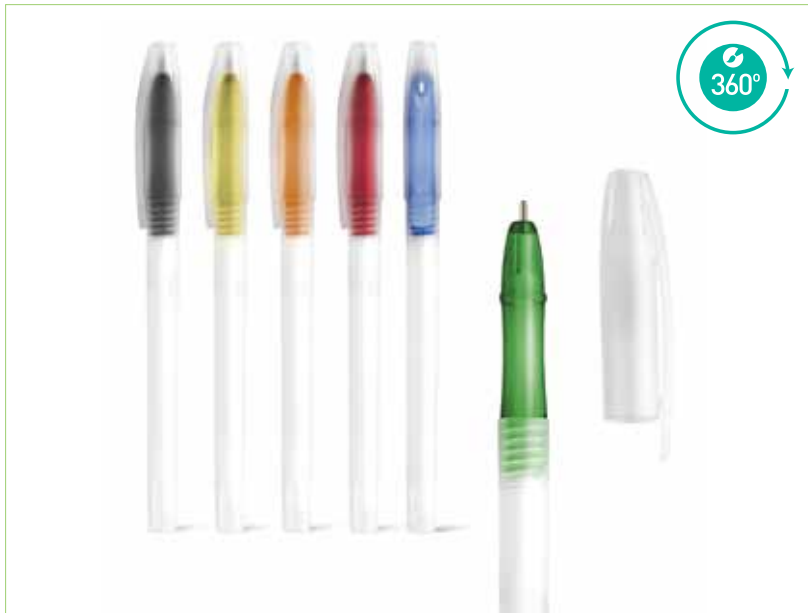

BLACK	RED	YELLOW
GREEN	ROYAL BLUE	LIGHT BLUE
ORANGE	PURPLE	

81136 • LUCY

Ballpoint
PP ball pen

∅10 x 142 mm / PDP - 6 x 50 mm

BLACK	RED	YELLOW
GREEN	ROYAL BLUE	ORANGE

81135 • LEVI

Ballpoint
PP ball pen

∅10 x 142 mm / PDP - 6 x 50 mm