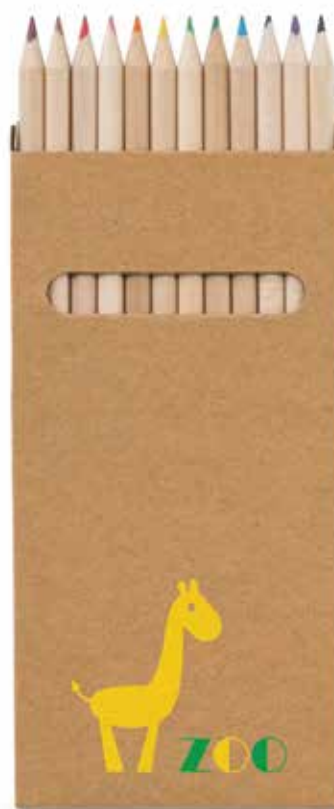

☒ 220 x 43 x 32 mm ☒ LSR - 190 x 20 mm

LIGHT
NATURAL

91940 • PARROT

Pack of 4 chalk sticks

Paper box with 4 coloured chalk sticks.

☒ Chalk: \varnothing 12 x 106 mm | Box: 98 x 109 x 26 mm
☒ SCR - 30 x 70 mm

NATURAL

91754 • EAGLE

Box with 6 crayon
Cardboard box with 6 crayons.

∓ 53 x 92 x 9 mm ✂ SCR - 30 x 40 mm

NATURAL

91746 • CROCO

Pencil box with 12 coloured pencils
Cardboard box with 12 colouring pencils.

∓ 90 x 180 x 9 mm ✂ SCR - 60 x 90 mm

NATURAL

91750 • BIRD

Pencil box with 6 coloured pencils
Cardboard box with 6 colouring pencils.
∓ 45 x 90 x 9 mm / SCR - 35 x 45 mm

NATURAL

91747 • COLOURED

Pencil box with 12 coloured pencils
Cardboard box with 12 colouring pencils.
∓ 90 x 90 x 9 mm / SCR - 60 x 45 mm