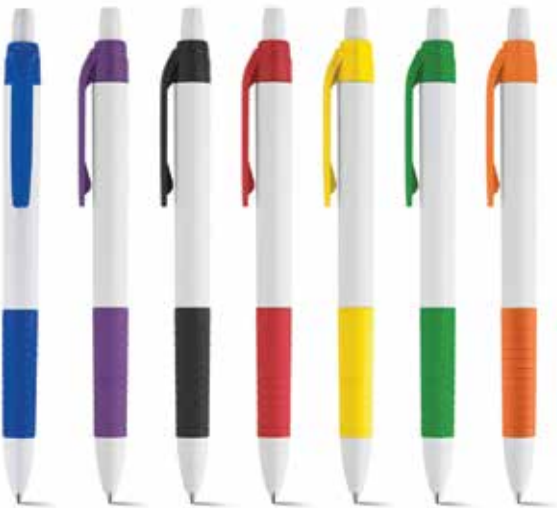

BLACK

81138 • STAND

Ballpoint with support
 Ball pen with ABS holder, with sticker on the base to stick to surface.
 ∓ 60 x 160 x 60 mm / PDP - 6 x 50 mm
 Ball pen: 11 x 11 x 141 mm

BLACK

91693 • ANA

Ball pen
ABS ball pen.

∅10 x 145 mm / PDP - 6 x 55 mm

81160 • SLIM BK

Ball pen
Practical ball pen with non-slip grip.

∅10 x 145 mm / PDP - 7 x 40 mm

91635 • AERO

Ball pen

Ball pen with non-slip grip.

∅10 x 140 mm / SRC - 12 x 45 mm

- BLACK
- BLUE
- RED
- YELLOW
- GREEN
- ORANGE
- PURPLE

91499 • MARS CRYSTAL

Ball pen

Translucent ballpoint pen with clip.

∅10 x 140 mm / PDP - 6 x 40 mm

- BLACK
- BLUE
- RED
- GREEN
- LIGHT BLUE
- PURPLE

91498 • MARS