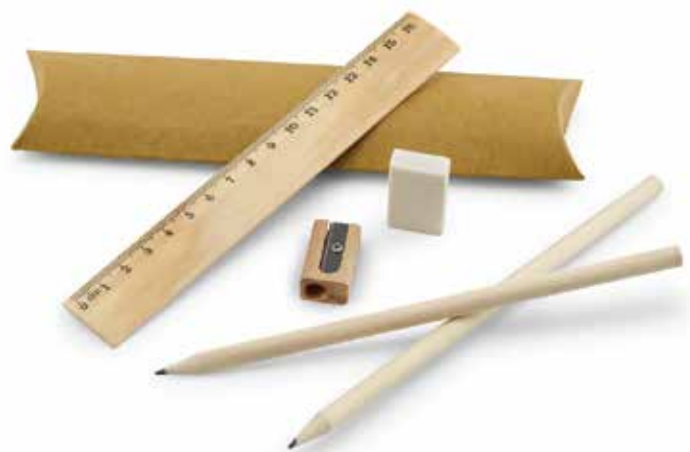

91932 • RHOMBUS

School writing set

Writing set that includes a 16.5 cm ruler, 2 graphite pencils, 1 rubber and 1 sharpener. Set supplied in a cardboard case.

∅ Pouch: 190 x 45 x 20 mm / SCR - 140 x 35 mm

NATURAL