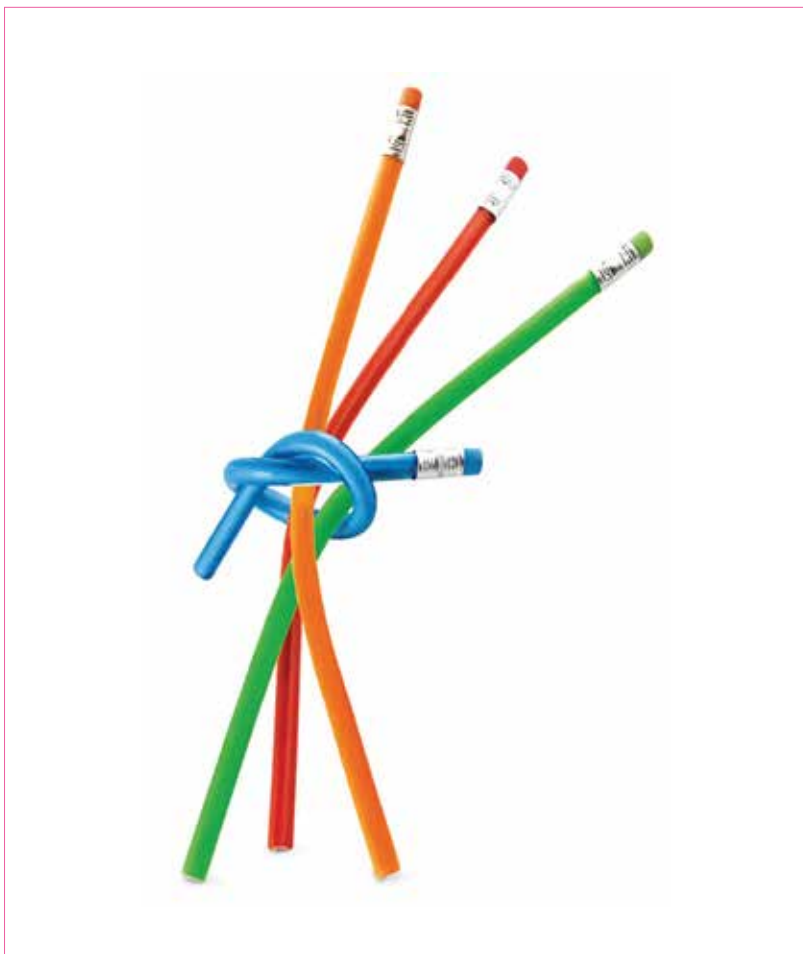

∓ ø26 x 103 mm / STI - 30 x 40 mm

BLUE

RED

ORANGE

91752 • CYLINDER

Pencil box with 12 coloured pencils
Cylindrical cardboard box with 12 colouring pencils.

∓ ø35 x 97 mm / STI - 30 x 40 mm

NATURAL

91904 • BEETLE

Pencil
Sharpened charcoal pencil with rubber toy,
available in different designs.

∅7 x 188 mm PDP - 5 x 50 mm

- WHITE
- YELLOW
- LIGHT GREEN
- LIGHT BLUE

91929 • CHAMELEON

Flexible pencil
Flexible pencil with rubber, available
in different colours.