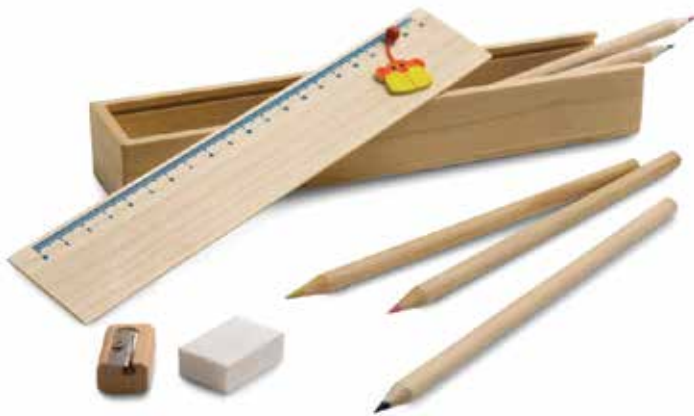

91756 • DOODLE

Drawing set

Drawing set supplied in wooden box. Includes a 20 cm ruler, 6 colouring pencils, 1 graphite pencil, a sharpener and an eraser.

☒ 220 x 43 x 32 mm ☒ LSR - 190 x 20 mm

LIGHT
NATURAL