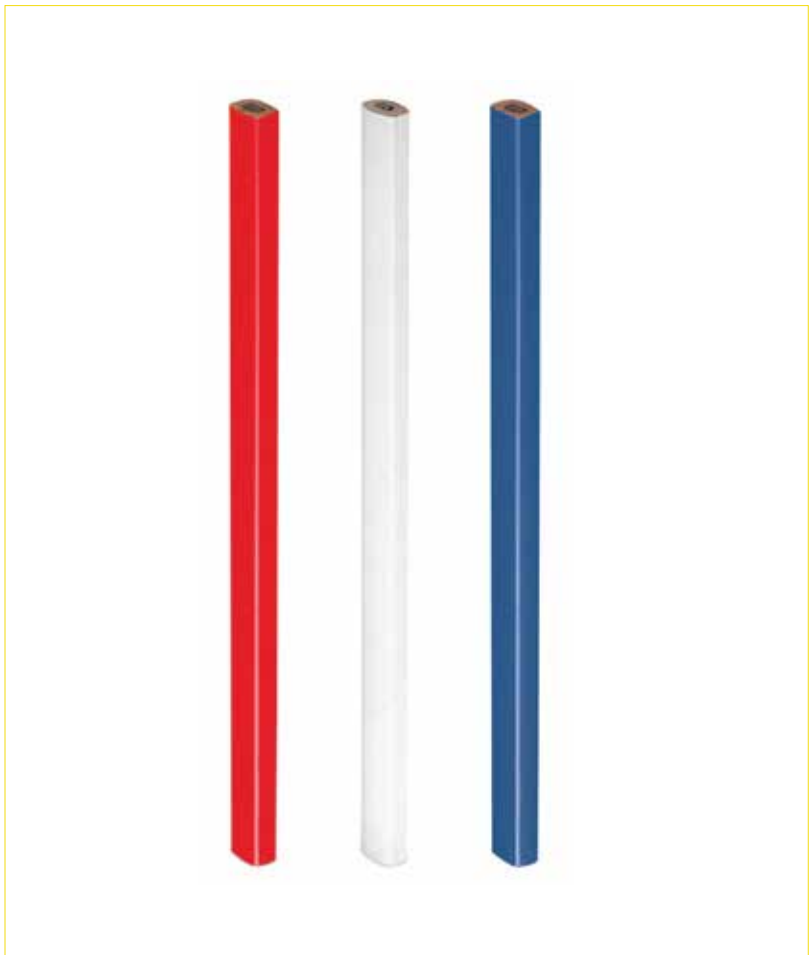

91736 • ATENEO

Pencil
Graphite pencil with rubber (not sharpened).
7 x 190 mm PDP - 5 x 50 mm

BLACK

BLUE

RED

WHITE

YELLOW

GREEN

LIGHT GREEN

LIGHT BLUE

ORANGE