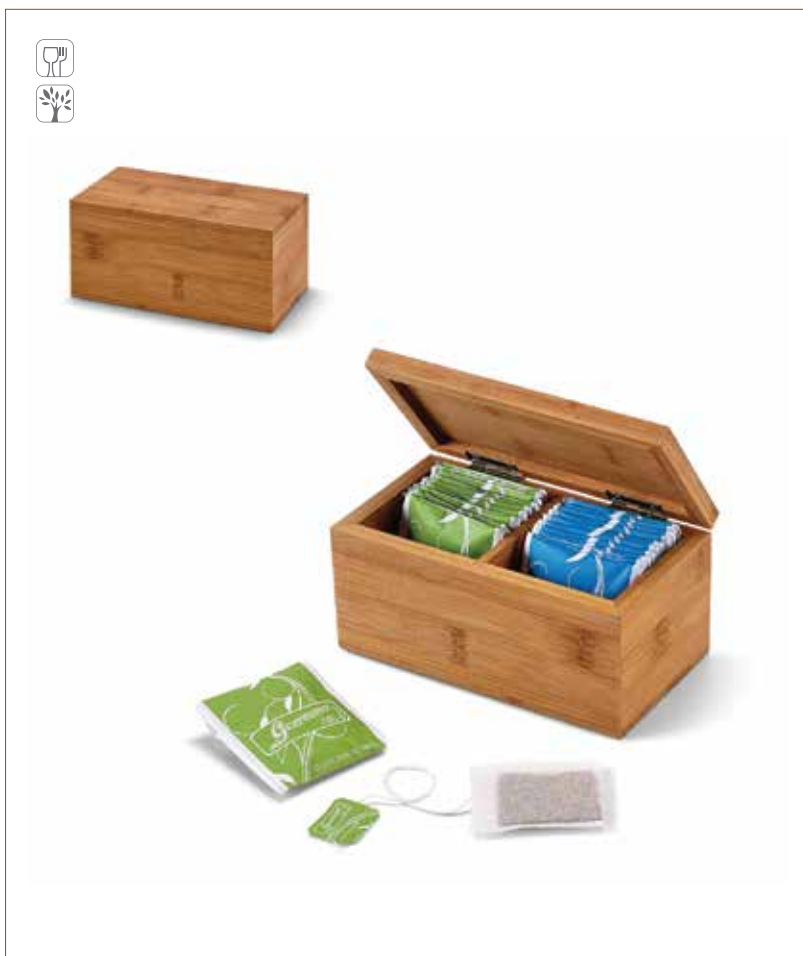

NATURAL

93968 • PEPPER

Bamboo salad bowl
Square bamboo salad bowl. Add the SALVY set of 2 bamboo salad cutlery to complete this ecological gift.

┆ 214 x 214 x 70 mm ┆ LSR - 100 x 30 mm

NATURAL

93996 • ARNICA

Bamboo tea box
 Bamboo tea box with 4 compartments and magnet closure. This tea box includes 40 tea bags of "Gorreana" Azorean tea (20 bags of black tea and 20 bags of green tea). Supplied in a kraft box.

± 160 x 160 x 78 mm | Kraft box: 166 x 166 x 85 mm
 ↗ LSR - 140 x 140 mm

NATURAL

93995 • BURDOCK

Bamboo tea box

Bamboo tea box with 2 compartments and magnet closure. This tea box includes 20 tea bags of "Gorreana" Azorean tea (10 bags of black tea and 10 bags of green tea). Supplied in a kraft box.