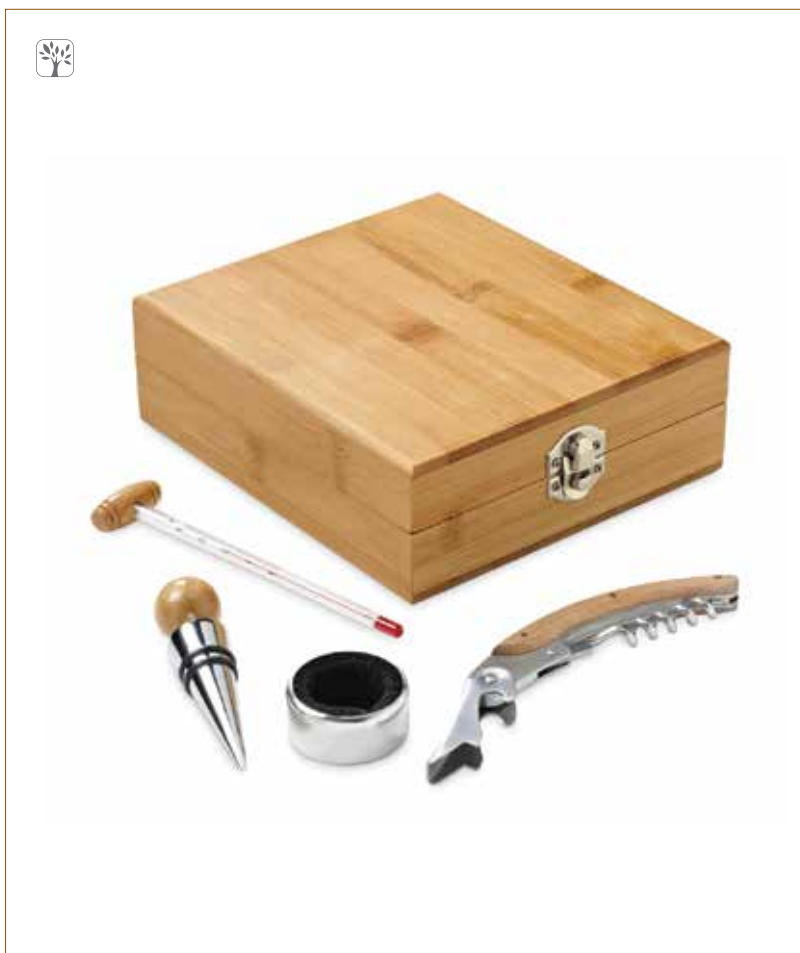

± 160 x 87 x 78 mm | Kraft box: 166 x 91 x 87 mm
 ↗ LSR - 140 x 70 mm

NATURAL

94189 • SYRAH

Wine set

Bamboo and zinc wine set. This set includes:
corkscrew with sommelier knife, drip stopper,
pourer with lid and stopper.

▮ 363 x 112 x 119 mm ▮ LSR - 190 x 90 mm

NATURAL

**93967 • GAUTHIER**

Bamboo coaster
Set with 4 bamboo coasters.
Supplied in a kraft paper box.

⊥ 115 x 115 x 35 mm | Coaster: 100 x 100 x 6 mm
⊥ Box: 119 x 121 x 56 mm ↗ LSR - 80 x 80 mm

NATURAL

**94190 • CABERNET****Wine set**

Bamboo and zinc wine set. This set includes:
corkscrew with sommelier knife, thermometer,
stopper and drip stopper.

⊥ 147 x 167 x 54 mm ↗ LSR - 120 x 140 mm

NATURAL