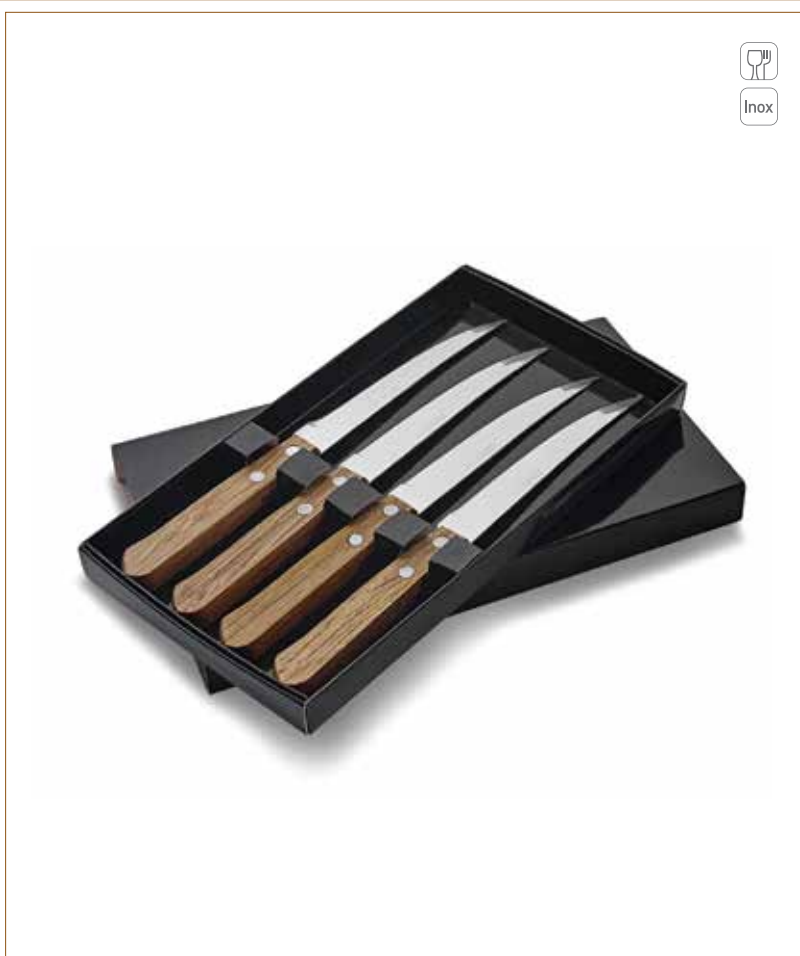

Bag: 405 x 120 x 25 mm / LSR - 80 x 7 mm

BLACK

94039 • LERY

Stainless steel cutlery set

Cutlery set with 3 foldable pieces: a stainless steel spoon, fork and knife. This set is supplied in a 600D pouch.

∓ Folded: 92 mm | Open: 165 mm

∓ Bag: 80 x 110 mm / TRS - 50 x 50 mm

BLACK

RED

93891 • CREARY

Set of 4 knives

Set with 4 stainless steel knives with wooden handle. Supplied in a gift box.

∓ Box: 225 x 118 x 21 mm / LSR - 40 x 7 mm

NATURAL

93975 • MALVIA

Bamboo cheese board with knife
Bamboo cheese board with knife included.
Supplied in a kraft paper box.

± 300 x 260 x 15 mm | Box: 307 x 267 x 21 mm
✂ LSR - 150 x 50 mm

NATURAL

93830 • WOODS

Bamboo cheese board
Bamboo cheese board with 2 bamboo and stainless steel accessories. Supplied in a box.

± 310 x 180 x 15 mm | Box: 316 x 186 x 25 mm
✂ LSR - 70 x 70 mm

NATURAL

93831 • SESAME

Bamboo cutting board