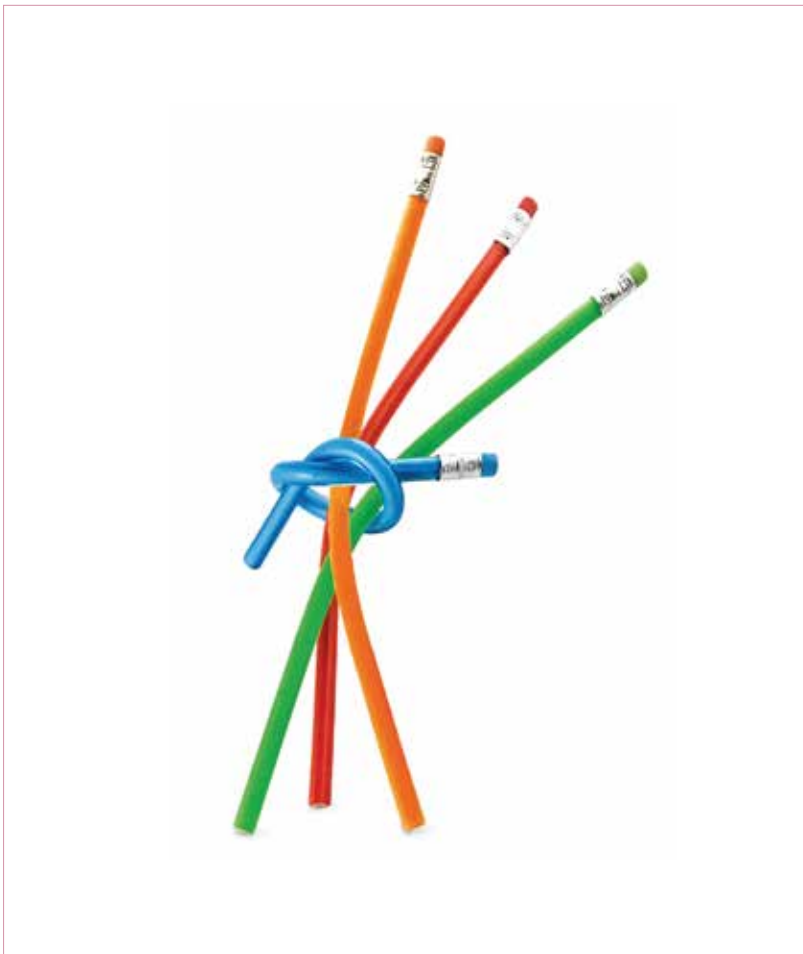

91929 • CHAMELEON

Flexible pencil
Flexible pencil with rubber, available
in different colours.

∅6 x 297 mm / PDP - 5 x 50 mm

- RED
- LIGHT GREEN
- LIGHT BLUE
- ORANGE