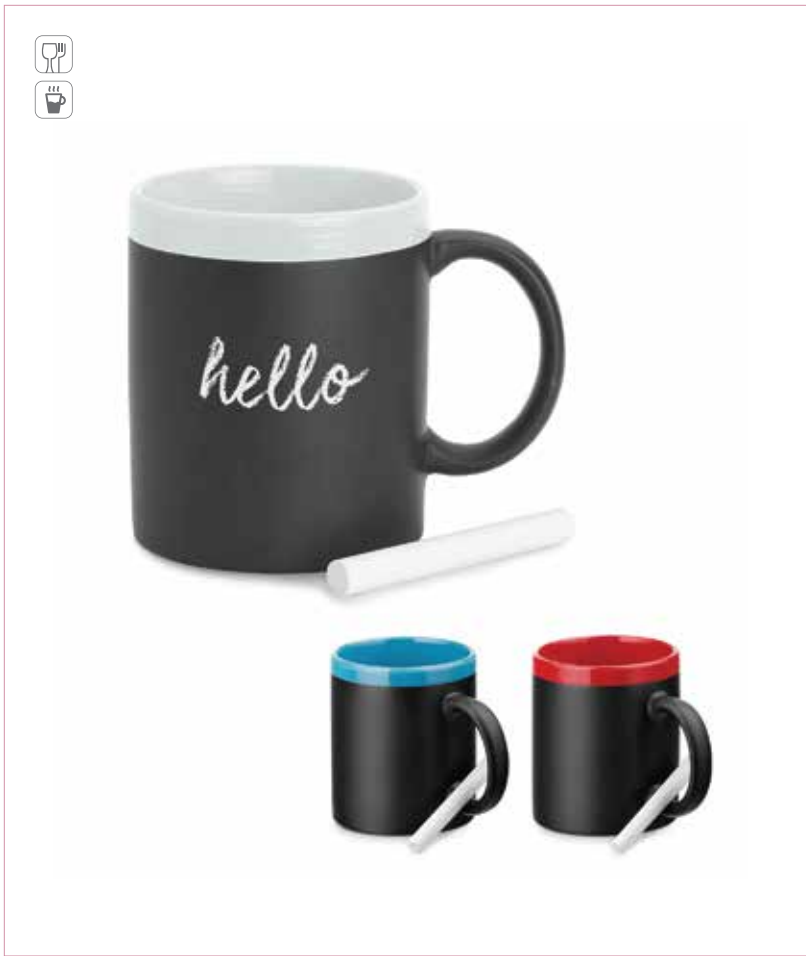

93957 • CHALKIE

Ceramic mug 350 ml

Ceramic mug with neon matt finish and capacity up to 350 ml. The exterior finish of this mug recreates the effect of the slate and allows you to write on it using chalk (not included). Supplied in a box.

Ø81 x 96 mm | Box: 102 x 118 x 88 mm

SRC - 50 x 155 mm

RED

WHITE

LIGHT BLUE