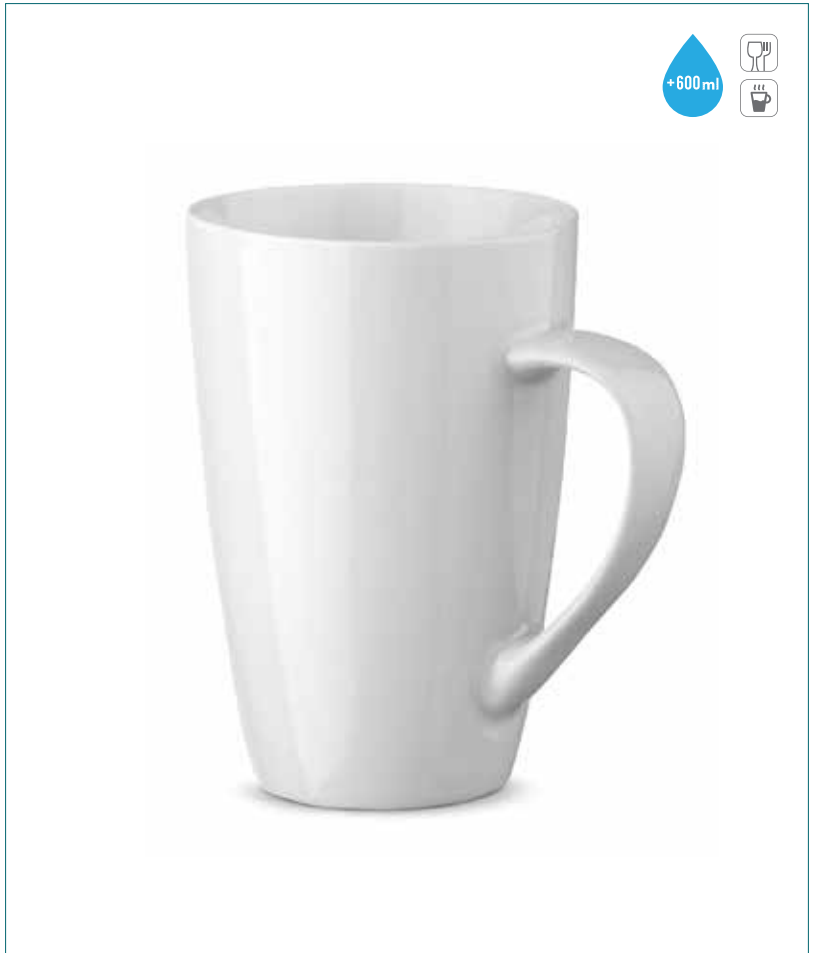

94052 • FRANZ

Porcelain mug 650 ml
Porcelain mug with capacity up to 650 ml.
∅ 98 x 144 mm / FIR - 65 x 90 mm

WHITE

+600 ml

94047 • LISETTA

Ceramic mug 310 ml
Ceramic mug with capacity up to 310ml.
Supplied in a box.

∅ 88 x 96 mm | Box: 112 x 89 x 102 mm
/ PDP - 30 x 30 mm

WHITE