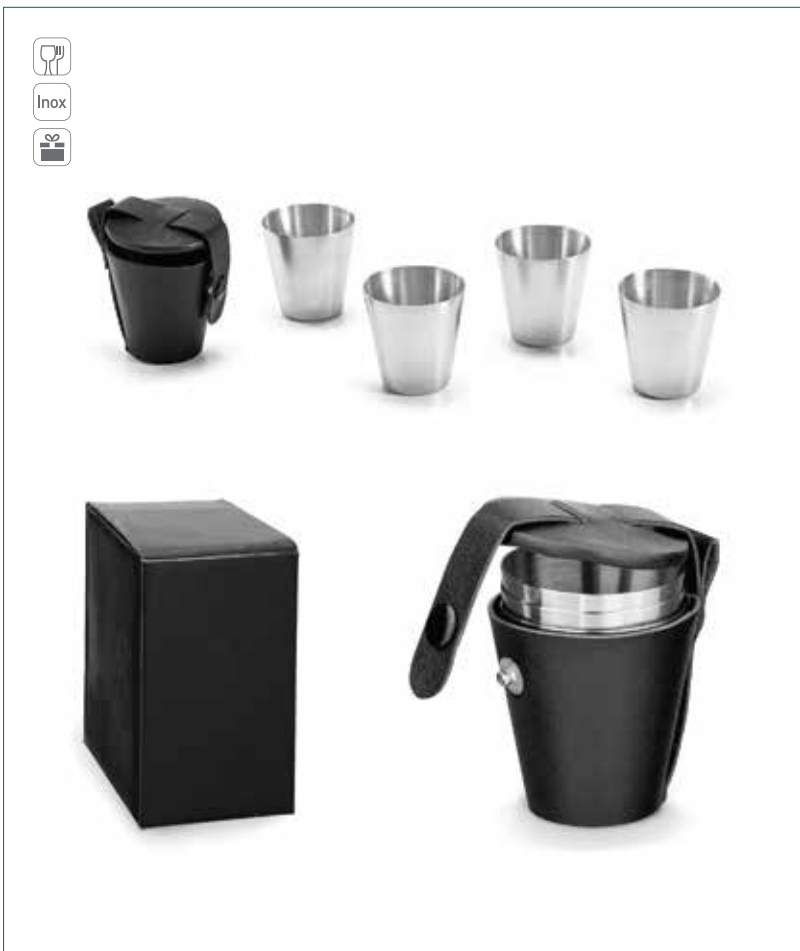

94023 • BORDEAUX

Wine set

Wine glass set with a 1600 ml bottle and two 450 ml glasses. Supplied in box.

Box: 285 x 196 x 200 mm / SND - 60 x 30 mm

TRANSPARENT

94665 • NOVAK

Set of bottle and cups

Set with stainless steel hip flask (200 ml), funnel and 4 cups with a capacity up to 20 ml. Supplied in a gift box.

Box: 189 x 40 x 168 mm / LSR - 80 x 50 mm

SILVER

94684 • MUSE

Pocket bottle 180 ml
Stainless steel pocket bottle with a capacity
of up to 180 ml. Supplied in a box.

∓ 100 x 110 x 25 mm / LSR - 50 x 80 mm

SILVER