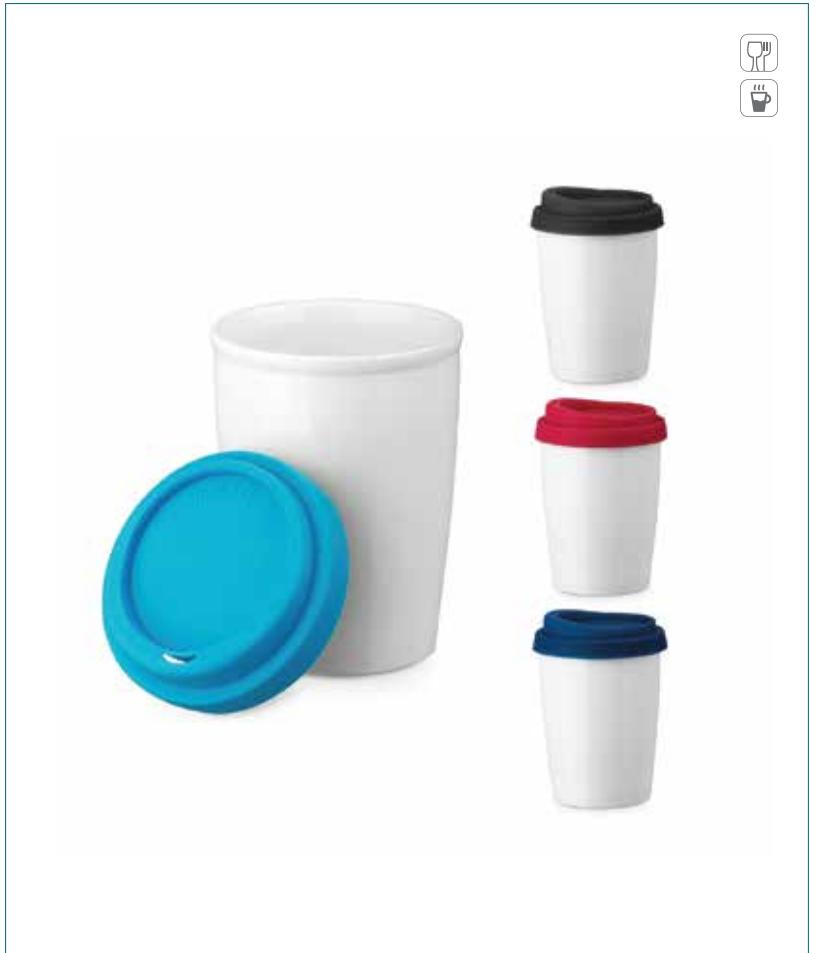

93869 • INFUSIONS

Tea set

Porcelain tea set with teapot with capacity up to 430 ml and cup with a capacity up to 260 ml. Supplied in a box.

∅147 x 113 x 143 mm PDP - 35 x 15 mm

WHITE