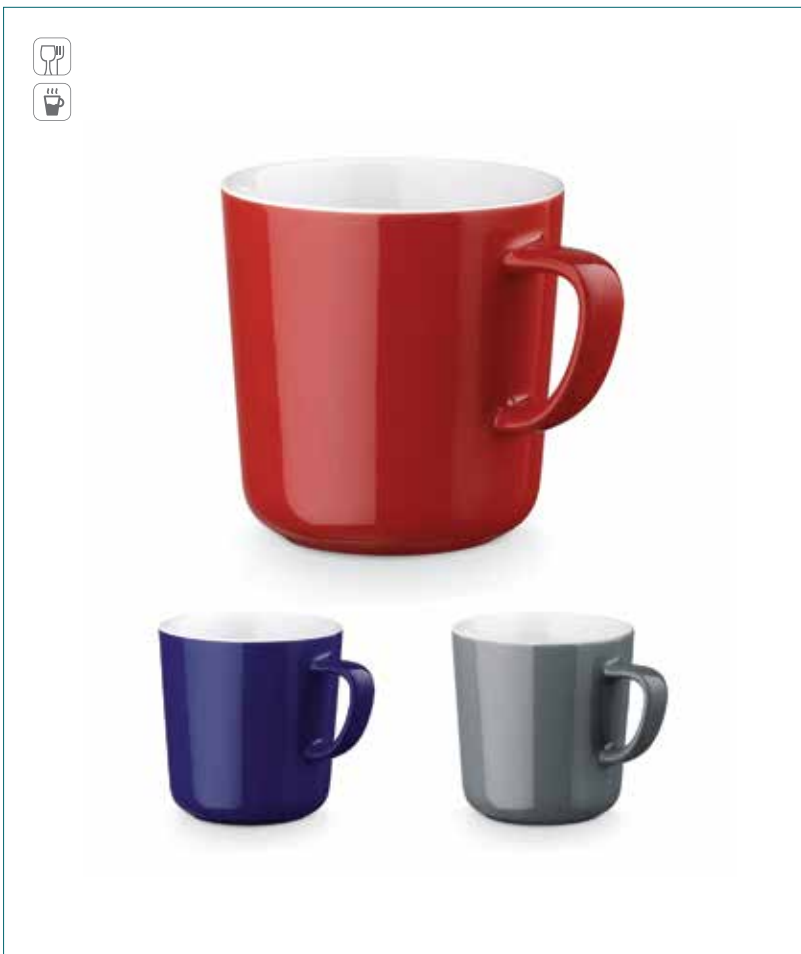

93806 • MOCCA

Ceramic mug 270 ml
Ceramic mug with capacity up to 270 ml.
Supplied in a box.

∅ 82 x 86 mm | Box: 97 x 85 x 91 mm
SRC - 50 x 80 mm

BLUE

RED

GREY