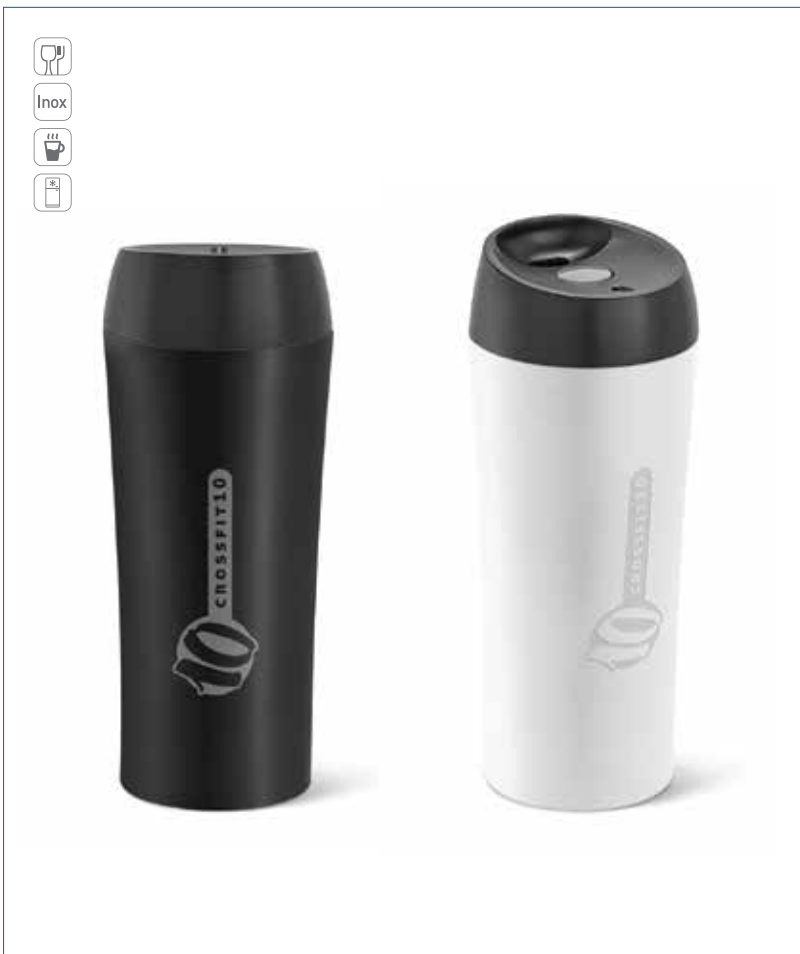

94681 • MONARDA

Travel cup 470 ml

Stainless steel and PP travel cup with double body, lid with anti-spill system and non-slip at the base. The cup has a capacity up to 470 ml. Supplied in a gift box.

∅80 x 198 mm | Box: 82 x 202 x 82 mm
LSR - 20 x 70 mm

BLACK

WHITE