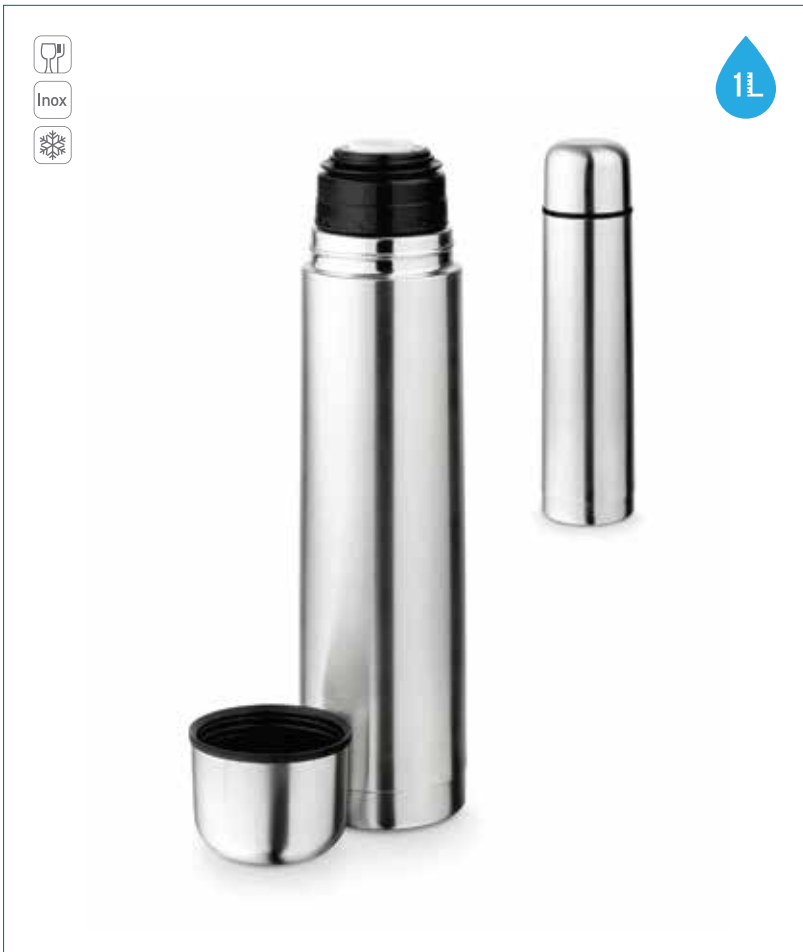

GUN METAL

94683 • NATUREL

Thermos bottle 430 ml
Bamboo and stainless steel thermal bottle with double body and tea infuser. This bottle has a capacity up to 430 ml and is supplied in a gift box.

∅69 x 207 mm | Box: 72 x 210 x 72 mm
LSR - 20 x 130 mm

NATURAL

94680 • SAFE

Thermos bottle 490 ml
Stainless steel and PP thermal bottle with double body and cup. Capacity up to 490 ml. Supplied in box.

∅68 x 247 mm | LSR - 20 x 100 mm

BLACK

WHITE

94682 • INGRAM

Thermos bottle 470 ml
Stainless steel thermal bottle with double
body and tea infuser. Capacity up to 470 ml.
Supplied in gift box.

∅65 x 230 mm | Box: 74 x 235 x 74 mm
LSR - 20 x 150 mm

BLACK

BLUE

94679 • LITER