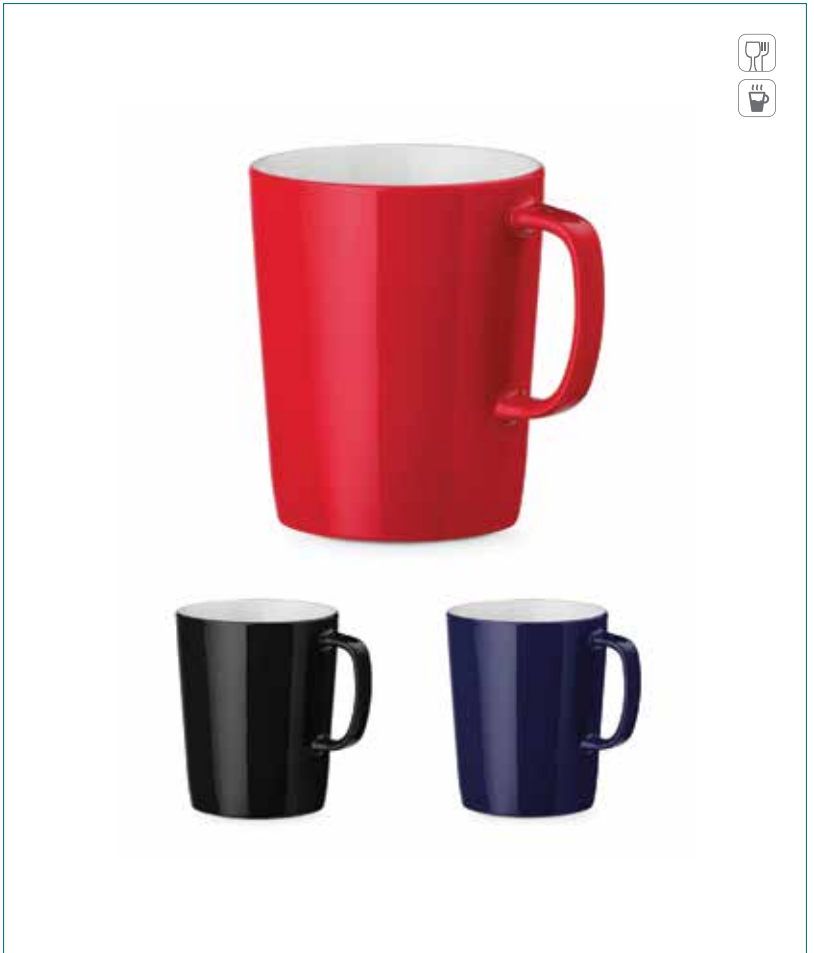

93834 • AVOINE

Ceramic mug 370 ml
Ceramic mug with capacity up to 370 ml.
Supplied in box.

∅ 90 x 85 mm | Box: 111 x 115 x 87 mm
FIR - 240 x 65 mm

WHITE