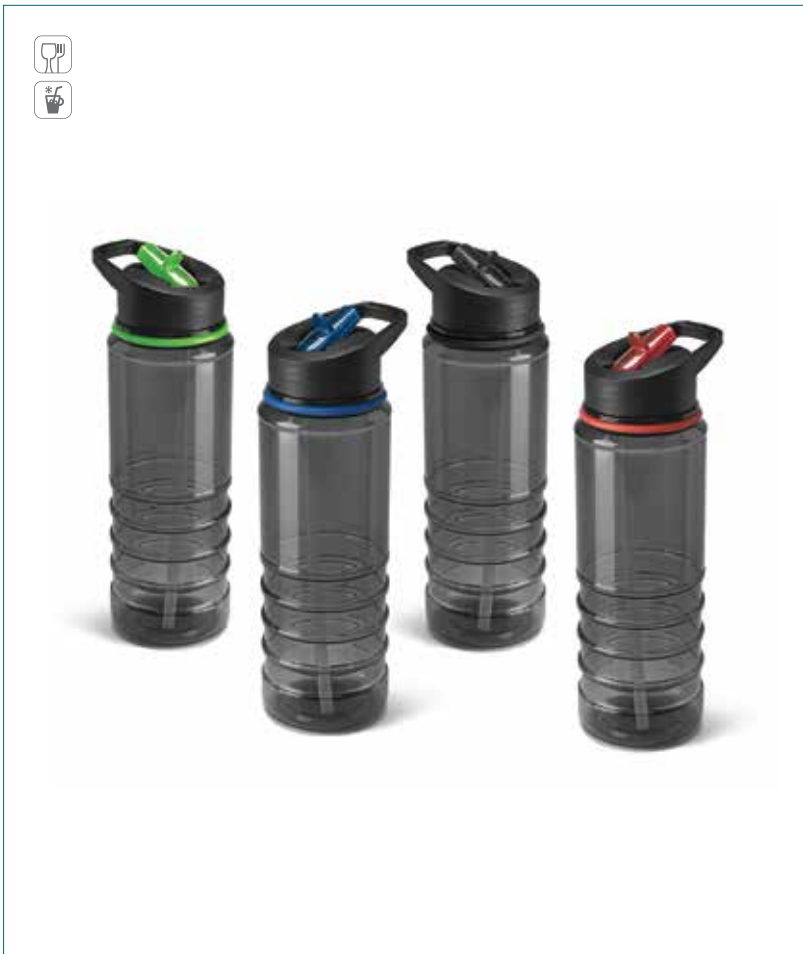

ORANGE

94616 • LOWRY

Sports bottle 530 ml
HDPE sports bottle with push-pull cap
and capacity up to 530 ml.

∅67 x 191 mm / SCR - 60 x 80 mm

- BLACK
- BLUE
- RED
- YELLOW
- LIGHT GREEN
- SATIN SILVER

94622 • ODRET